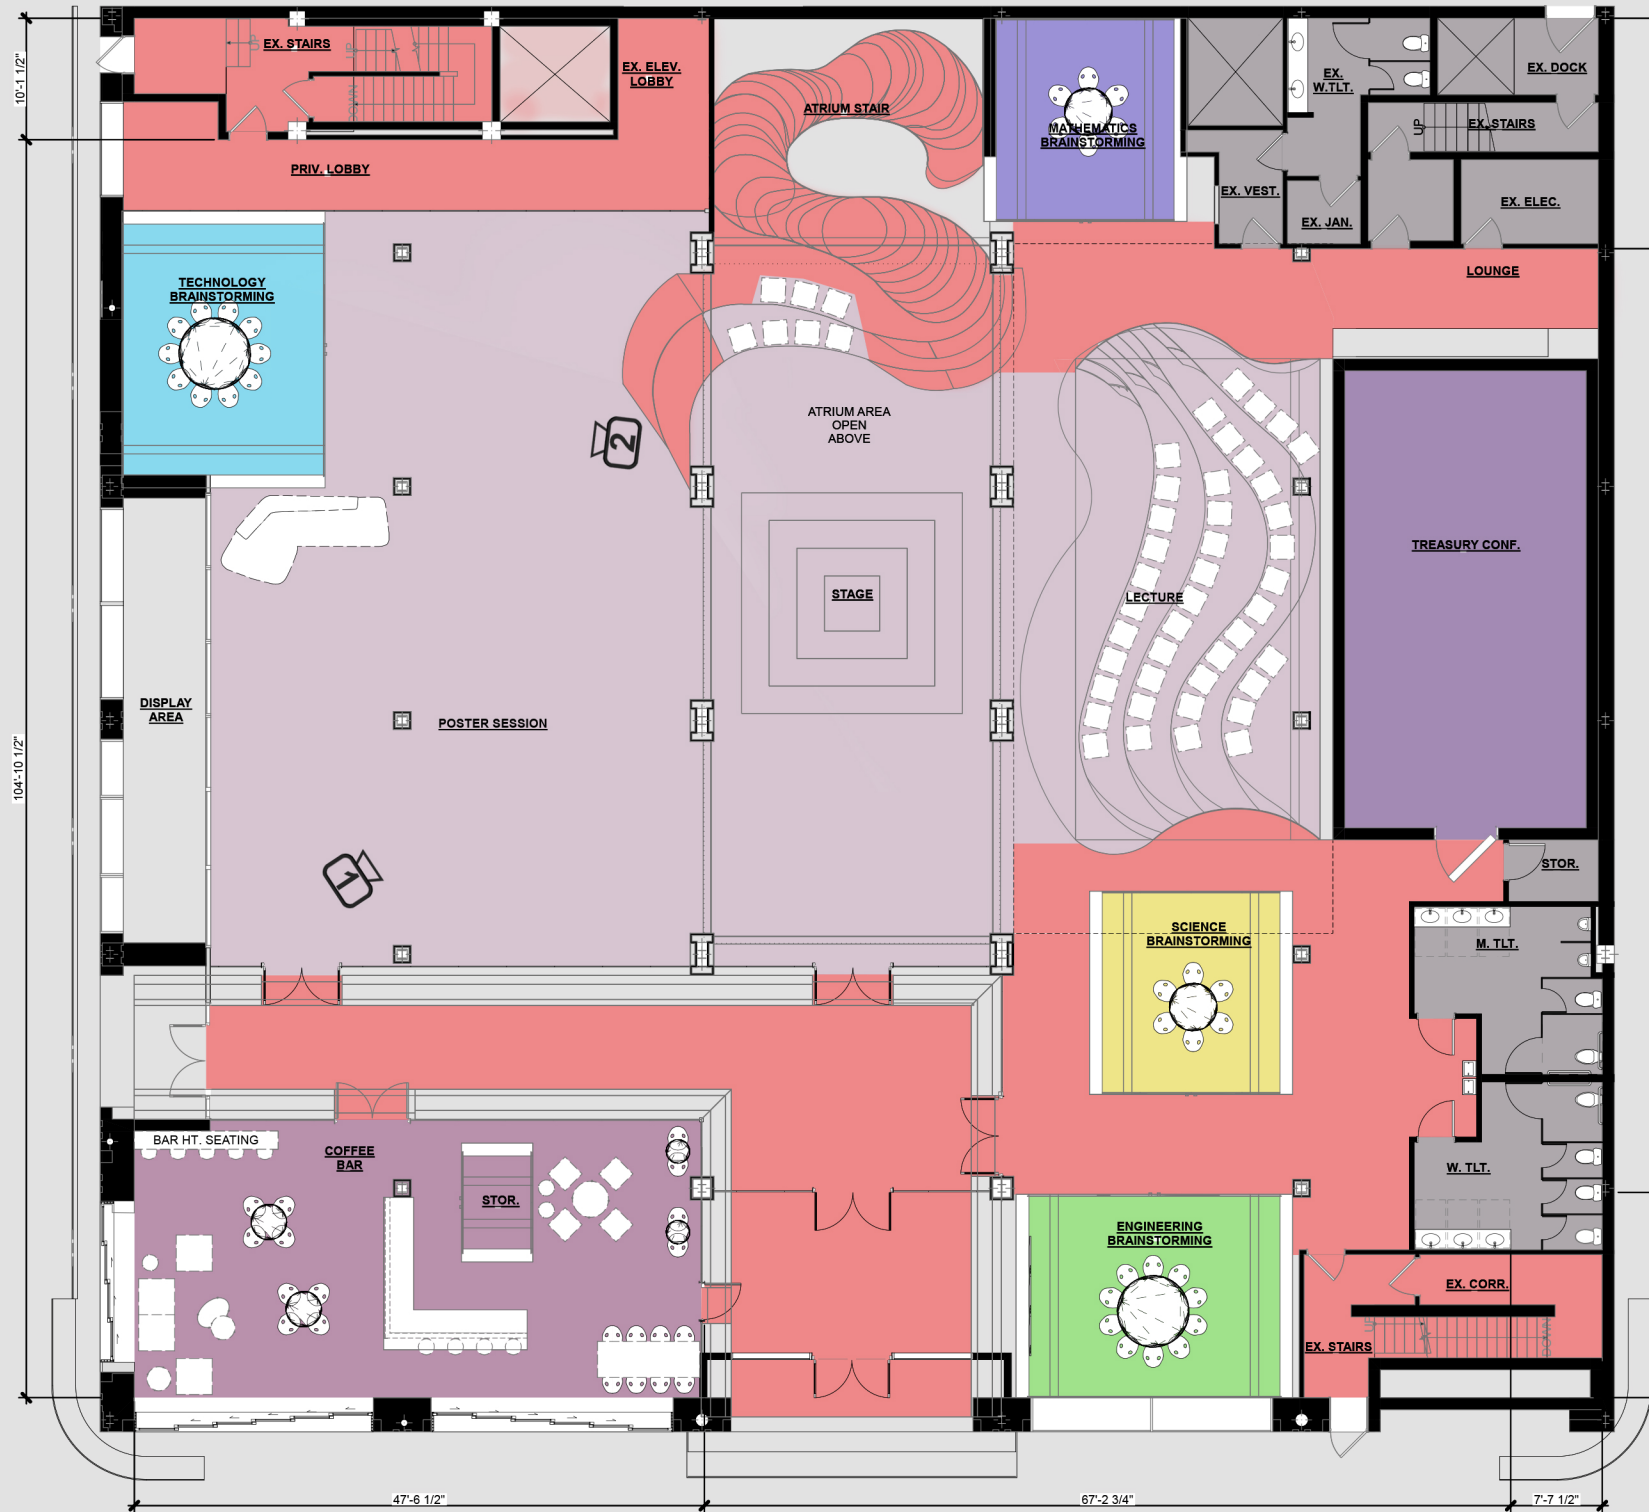

**LEGEND:**

- CIRCULATION
- TECHNOLOGY POD
- MATHEMATICS POD
- SCIENCE POD
- ENGINEERING POD
- PUBLIC AREA
- TREASURY CONF.
- CAFFE
- OTHERS

**GROUND FLOOR**

**GEORGE  
ARMOUR  
EWART  
ARCHITECT**

404 Bearden Park Circle  
Knoxville, TN 37919  
865.602.7771  
Fax 865.602.7742  
www.georgeewart.com